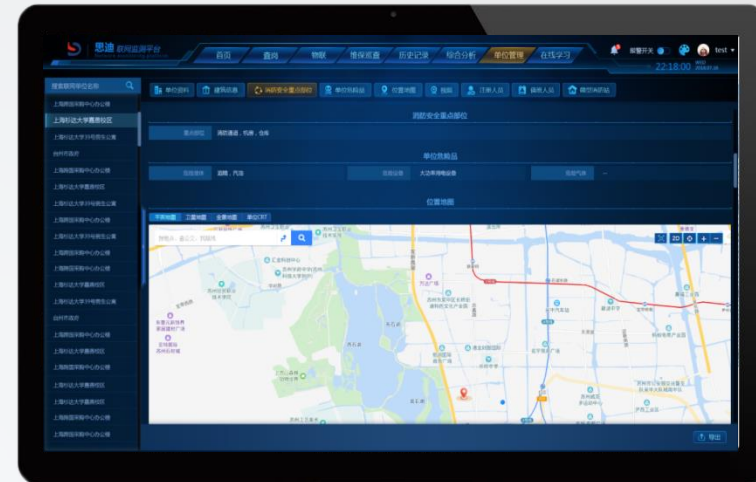

灭火器集中管理，提醒灭火器的即将到期、即将报废的日期及数量

● 灭火器管理详情

五、维保巡查

维保管理：维修进度实时展示，维修验收步骤电子确认，工作流程可监督

五、维保巡查

巡查管理：结合手机APP，日常巡查进度实时展示，支持二维码/NFC巡查

六、单位管理

(1)单位基本资料档案，分类索引

(2) 单位地图、CRT、视频展示

(3)单位微型消防站详情

(4) 单位注册、值班人员列表

七、历史信息记录

全系统历史记录查询，及操作值班记录查看，支持一键导出

记录分类

The screenshot displays the '思迪 联网监测平台' (Sidi Network Monitoring Platform) interface. The top navigation bar includes '首页' (Home), '查询' (Query), '物联' (IoT), '维保巡查' (Maintenance Patrol), '历史记录' (History Record), '综合分析' (Comprehensive Analysis), '单位管理' (Unit Management), and '在线学习' (Online Learning). The '历史记录' section is active, showing a table of records with columns for '序号' (Serial Number), '误报' (False Alarm), '测试' (Test), '单位编号' (Unit ID), '子站号' (Substation ID), '单位名称' (Unit Name), '报警设备' (Alarm Device), '报警时间' (Alarm Time), '主机时间' (Host Time), '类型' (Type), '报警源' (Alarm Source), '描述' (Description), '发生地点' (Occurrence Location), '处理' (Processing), and '处理编号' (Processing Number). The table contains 8 records, all with a status of '报警' (Alarm) and a '处理' (Processing) icon. A sidebar on the left lists various record categories, with '自动报警系统' (Automatic Alarm System) selected. The interface also features search filters for '单位建筑类型' (Unit Building Type), '选择处理结果' (Select Processing Result), '选择报警类型' (Select Alarm Type), and date ranges from 2018-07-01 to 2018-07-01. A search bar and '查询' (Query) button are present. The bottom of the interface shows '当前页 26 条信息 每页显示 30 条' (Current page 26 records, 30 records per page) and a '导出' (Export) button.