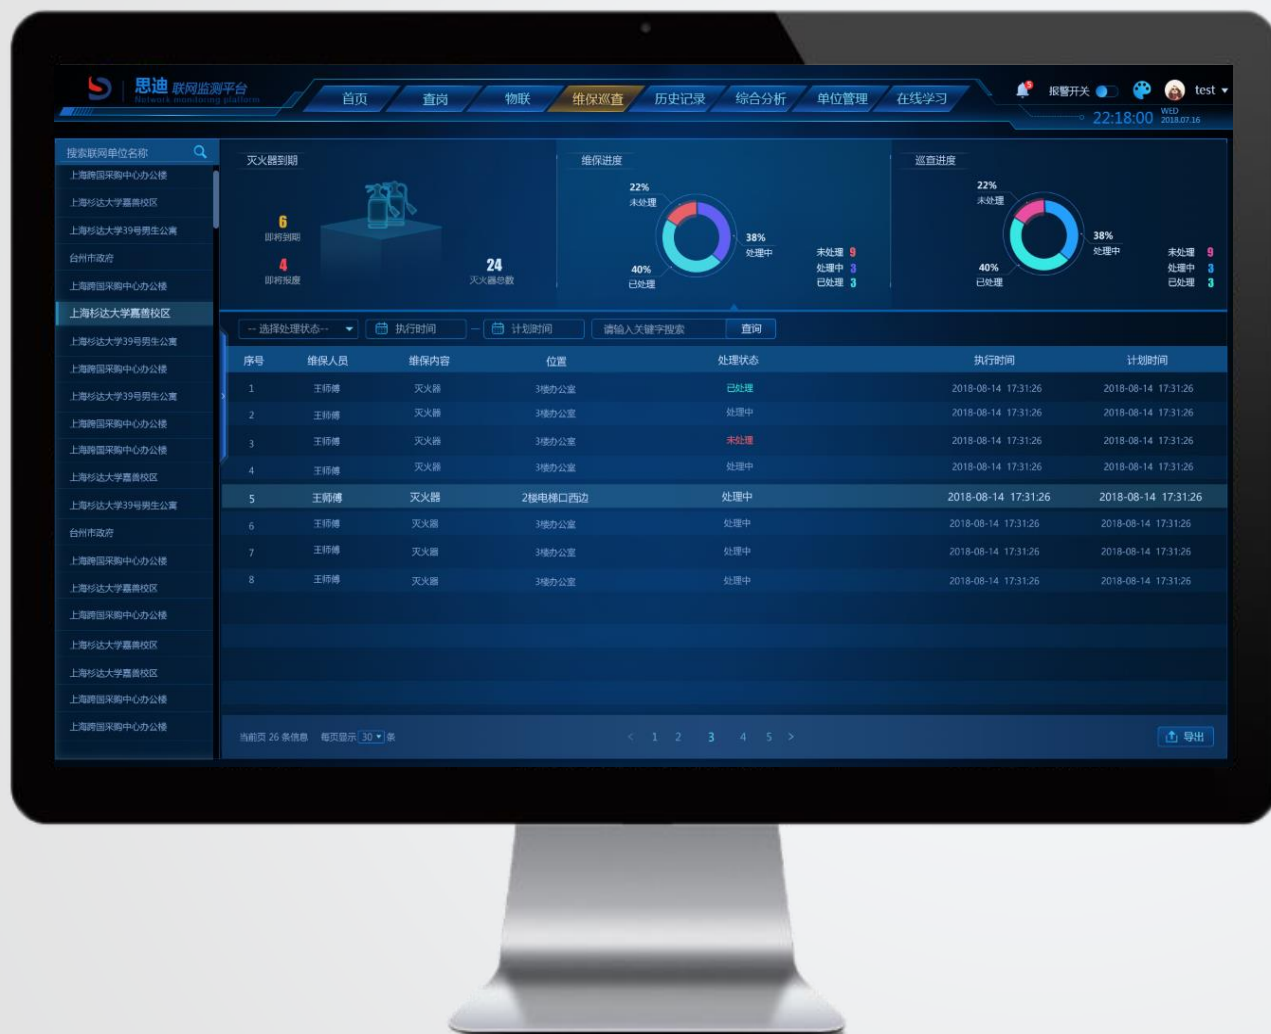

五、维保巡查

维保管理：维修进度实时展示，维修验收步骤电子确认，工作流程可监督