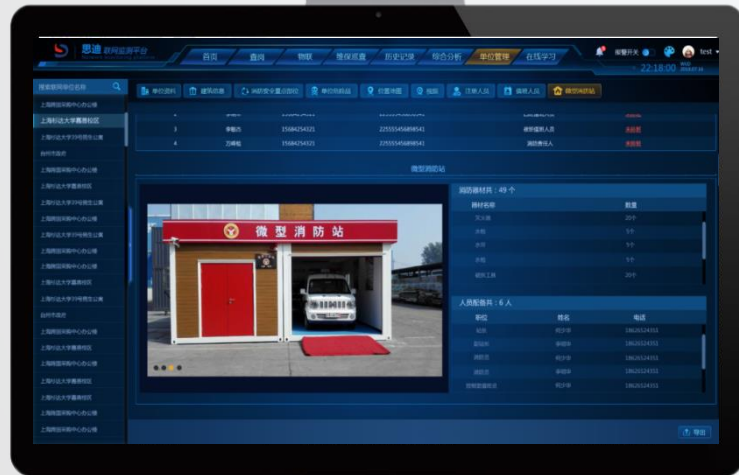

灭火器集中管理，提醒灭火器的即将到期、即将报废的日期及数量

● 灭火器管理详情

五、维保巡查

维保管理：维修进度实时展示，维修验收步骤电子确认，工作流程可监督

五、维保巡查

巡查管理：结合手机APP，日常巡查进度实时展示，支持二维码/NFC巡查

六、单位管理

(1)单位基本资料档案，分类索引

(2) 单位地图、CRT、视频展示

(3)单位微型消防站详情

(4) 单位注册、值班人员列表

七、历史信息记录

全系统历史记录查询，及操作值班记录查看，支持一键导出

记录分类

The screenshot displays the '思迪 联网监测平台' (Sidi Network Monitoring Platform) interface. The top navigation bar includes '首页' (Home), '查询' (Query), '物联' (IoT), '维保巡查' (Maintenance Patrol), '历史记录' (History Record), '综合分析' (Comprehensive Analysis), '单位管理' (Unit Management), and '在线学习' (Online Learning). The '历史记录' section is active, showing a table of records with columns for '序号' (Serial Number), '误报' (False Alarm), '测试' (Test), '单位编号' (Unit ID), '子站号' (Substation ID), '单位名称' (Unit Name), '报警设备' (Alarm Device), '报警时间' (Alarm Time), '主机时间' (Host Time), '类型' (Type), '报警源' (Alarm Source), '描述' (Description), '发生地点' (Occurrence Location), '处理' (Processing), and '处理编号' (Processing Number). The table contains 8 records, all with a status of '报警' (Alarm) and a '处理' (Processing) icon. A sidebar on the left lists various record categories, with '自动报警系统' (Automatic Alarm System) selected. The interface also features search filters for '单位建筑类型' (Unit Building Type), '选择处理结果' (Select Processing Result), '选择报警类型' (Select Alarm Type), and date ranges from 2018-07-01 to 2018-07-01. A search bar and '查询' (Query) button are present. The bottom of the interface shows '当前页 26 条信息 每页显示 30 条' (Current page 26 records, 30 records per page) and a '导出' (Export) button.