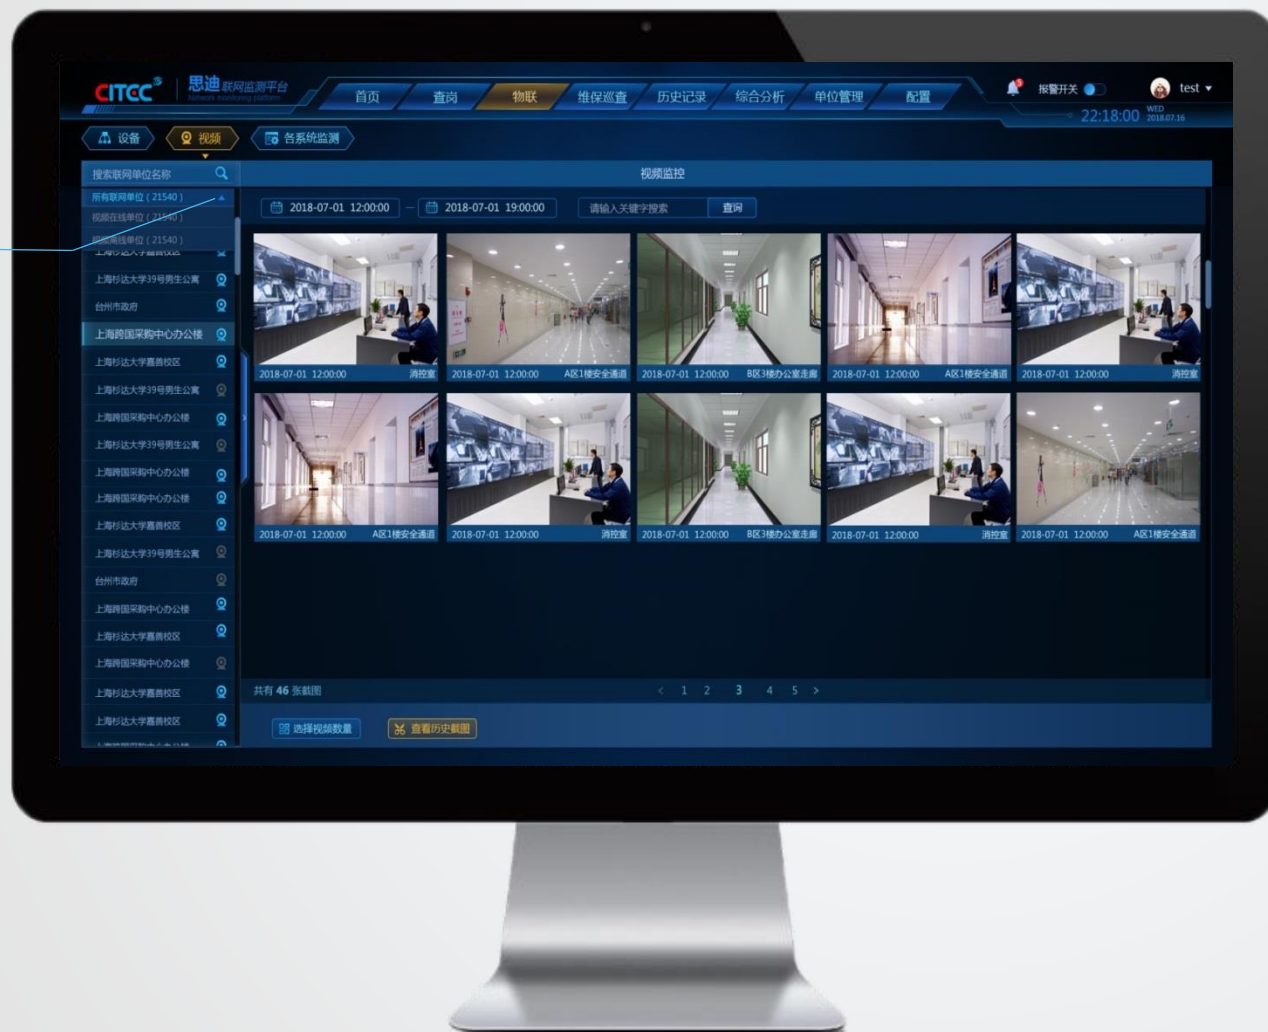

二、消防设施实时监测-视频监控

视频监控接入查看，单位探测器动作后可点击联动报警区域相关视频，支持视频截图

视频接入
单位列表